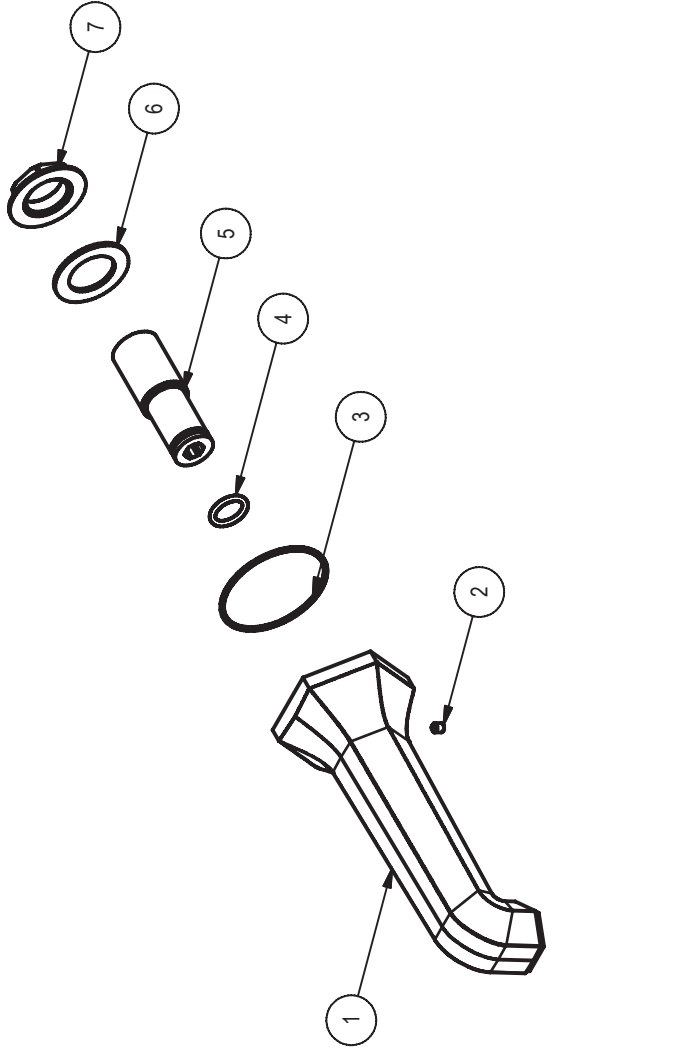

A B C D E F G H

Parts List

ITEM	QTY	PART NUMBER	DESCRIPTION	MATERIAL
1	1	AGM330056588	Spout	Brass
2	1	AGM250076529	Set Screw M5x6	Stainless Steel
3	1	AGM390046705	O-Ring 58,0x2,0	Rubber
4	1	AGM240046795	O-Ring 16,0x3,0	Rubber
5	1	AGM121056522	Connection	Brass
6	1	AGM101046710	Washer	Rubber
7	1	AGM253056518	Fixing Nut	Brass

(A4)

1 2 3 4

1 2 3 4